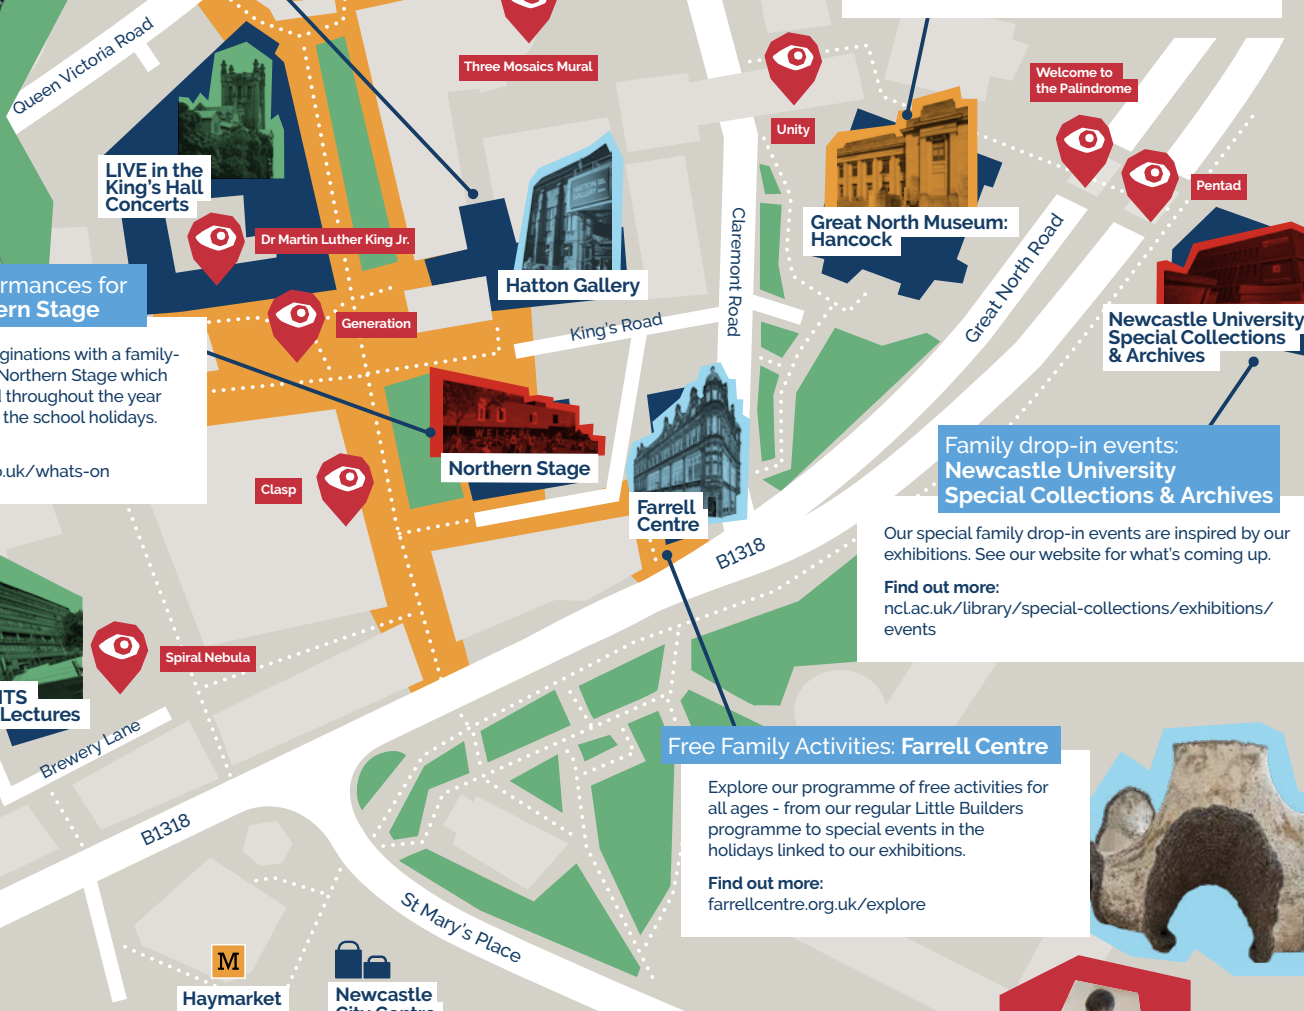

Great North Museum: Hancock

This award-winning family-friendly museum is full of amazing exhibits from a terrifying T. rex and spectacular spider crab, to a Planetarium and the Mouse House designed especially for under 5s. Step into the interactive Story Inspiration Station and pull the lever to reveal fascinating objects from its collection. The museum also has regular family exhibitions and events.

Find out more:
greatnorthmuseum.org.uk/whats-on

Family drop-in events: Newcastle University Special Collections & Archives

Our special family drop-in events are inspired by our exhibitions. See our website for what's coming up.

Find out more:
ncl.ac.uk/library/special-collections/exhibitions/events

Free Family Activities: Farrell Centre

Explore our programme of free activities for all ages - from our regular Little Builders programme to special events in the holidays linked to our exhibitions.

Find out more:
farrellcentre.org.uk/explore